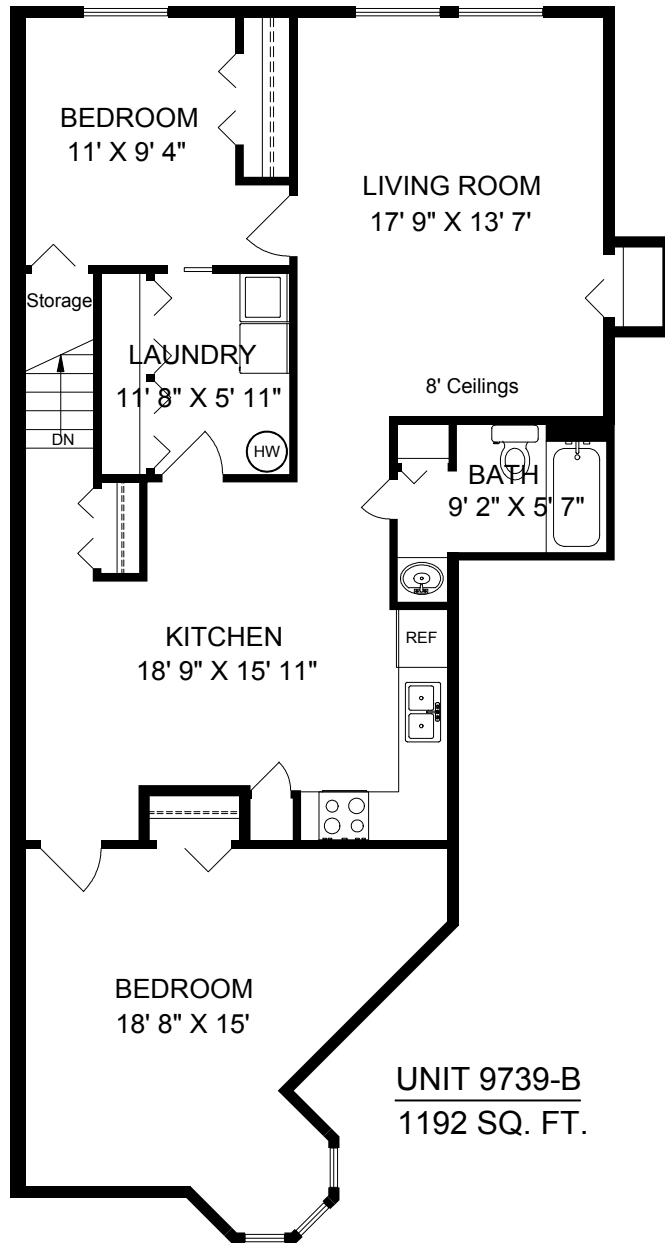

9737 WILLOW STREET

UNIT 9739-B
1192 SQ. FT.

	FINISH SQ. FT.	UNFINISH SQ. FT.	TOTAL SQ. FT.
UNIT 1	1510		1510
UNIT 2	765		765
UNIT 3	572		572
UNIT 9739 B	1192		1192
TOTAL	4039		4039

9737 WILLOW ST.	EXCLUSIVELY FOR DEBBIE SIMMONDS OF RE/MAX OCEAN POINT
APR. 23 2008	
REF # 2360	
818-8273	
<small>MEASUREMENTS MAY NOT BE 100% ACCURATE. IF CRITICAL, BUYER TO VERIFY. ROOM SIZES ARE NOT USED TO CALCULATE AREA. FLOOR PLANS ARE PROVIDED FOR CONVENIENCE ONLY.</small>	